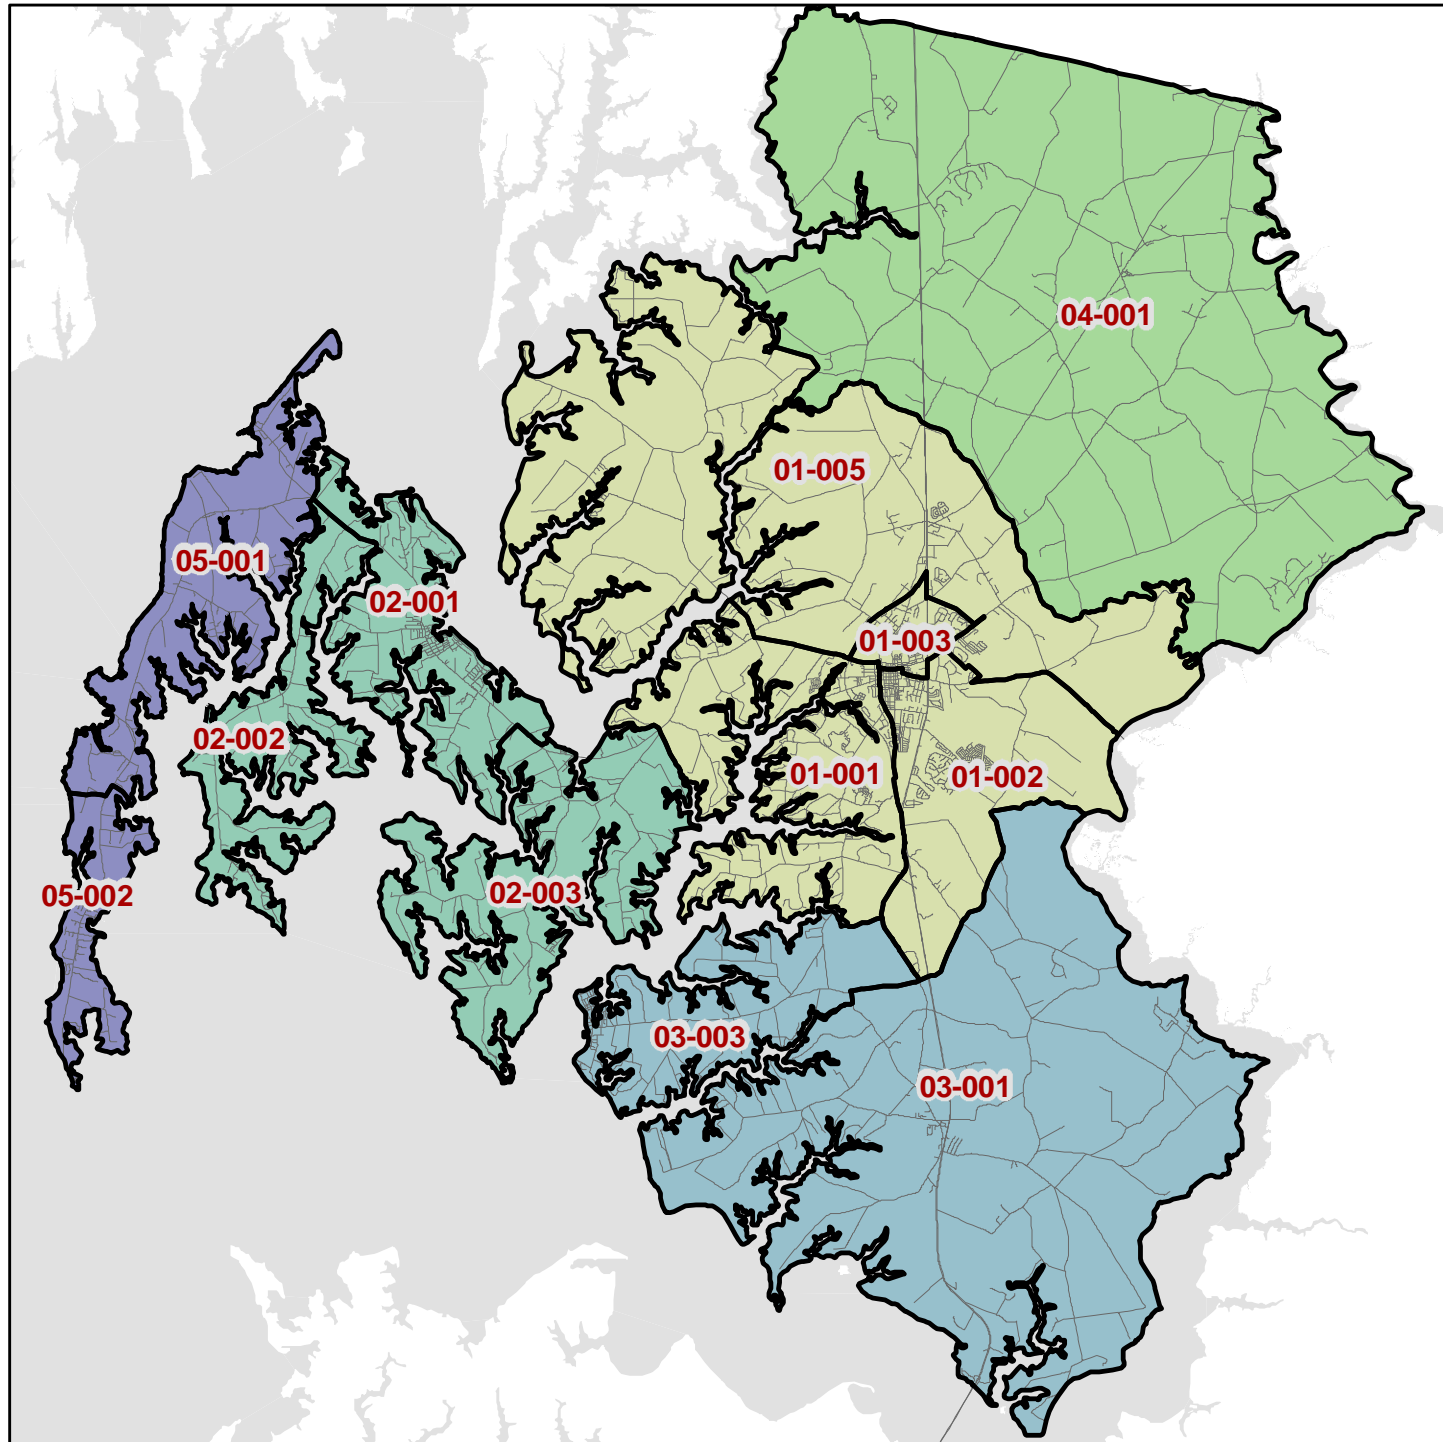

Talbot County Maryland Election Districts & Precincts

-  District 1
-  District 2
-  District 3
-  District 4
-  District 5

0 1 2 4
 Miles

Talbot County Election Board
December 11, 2007