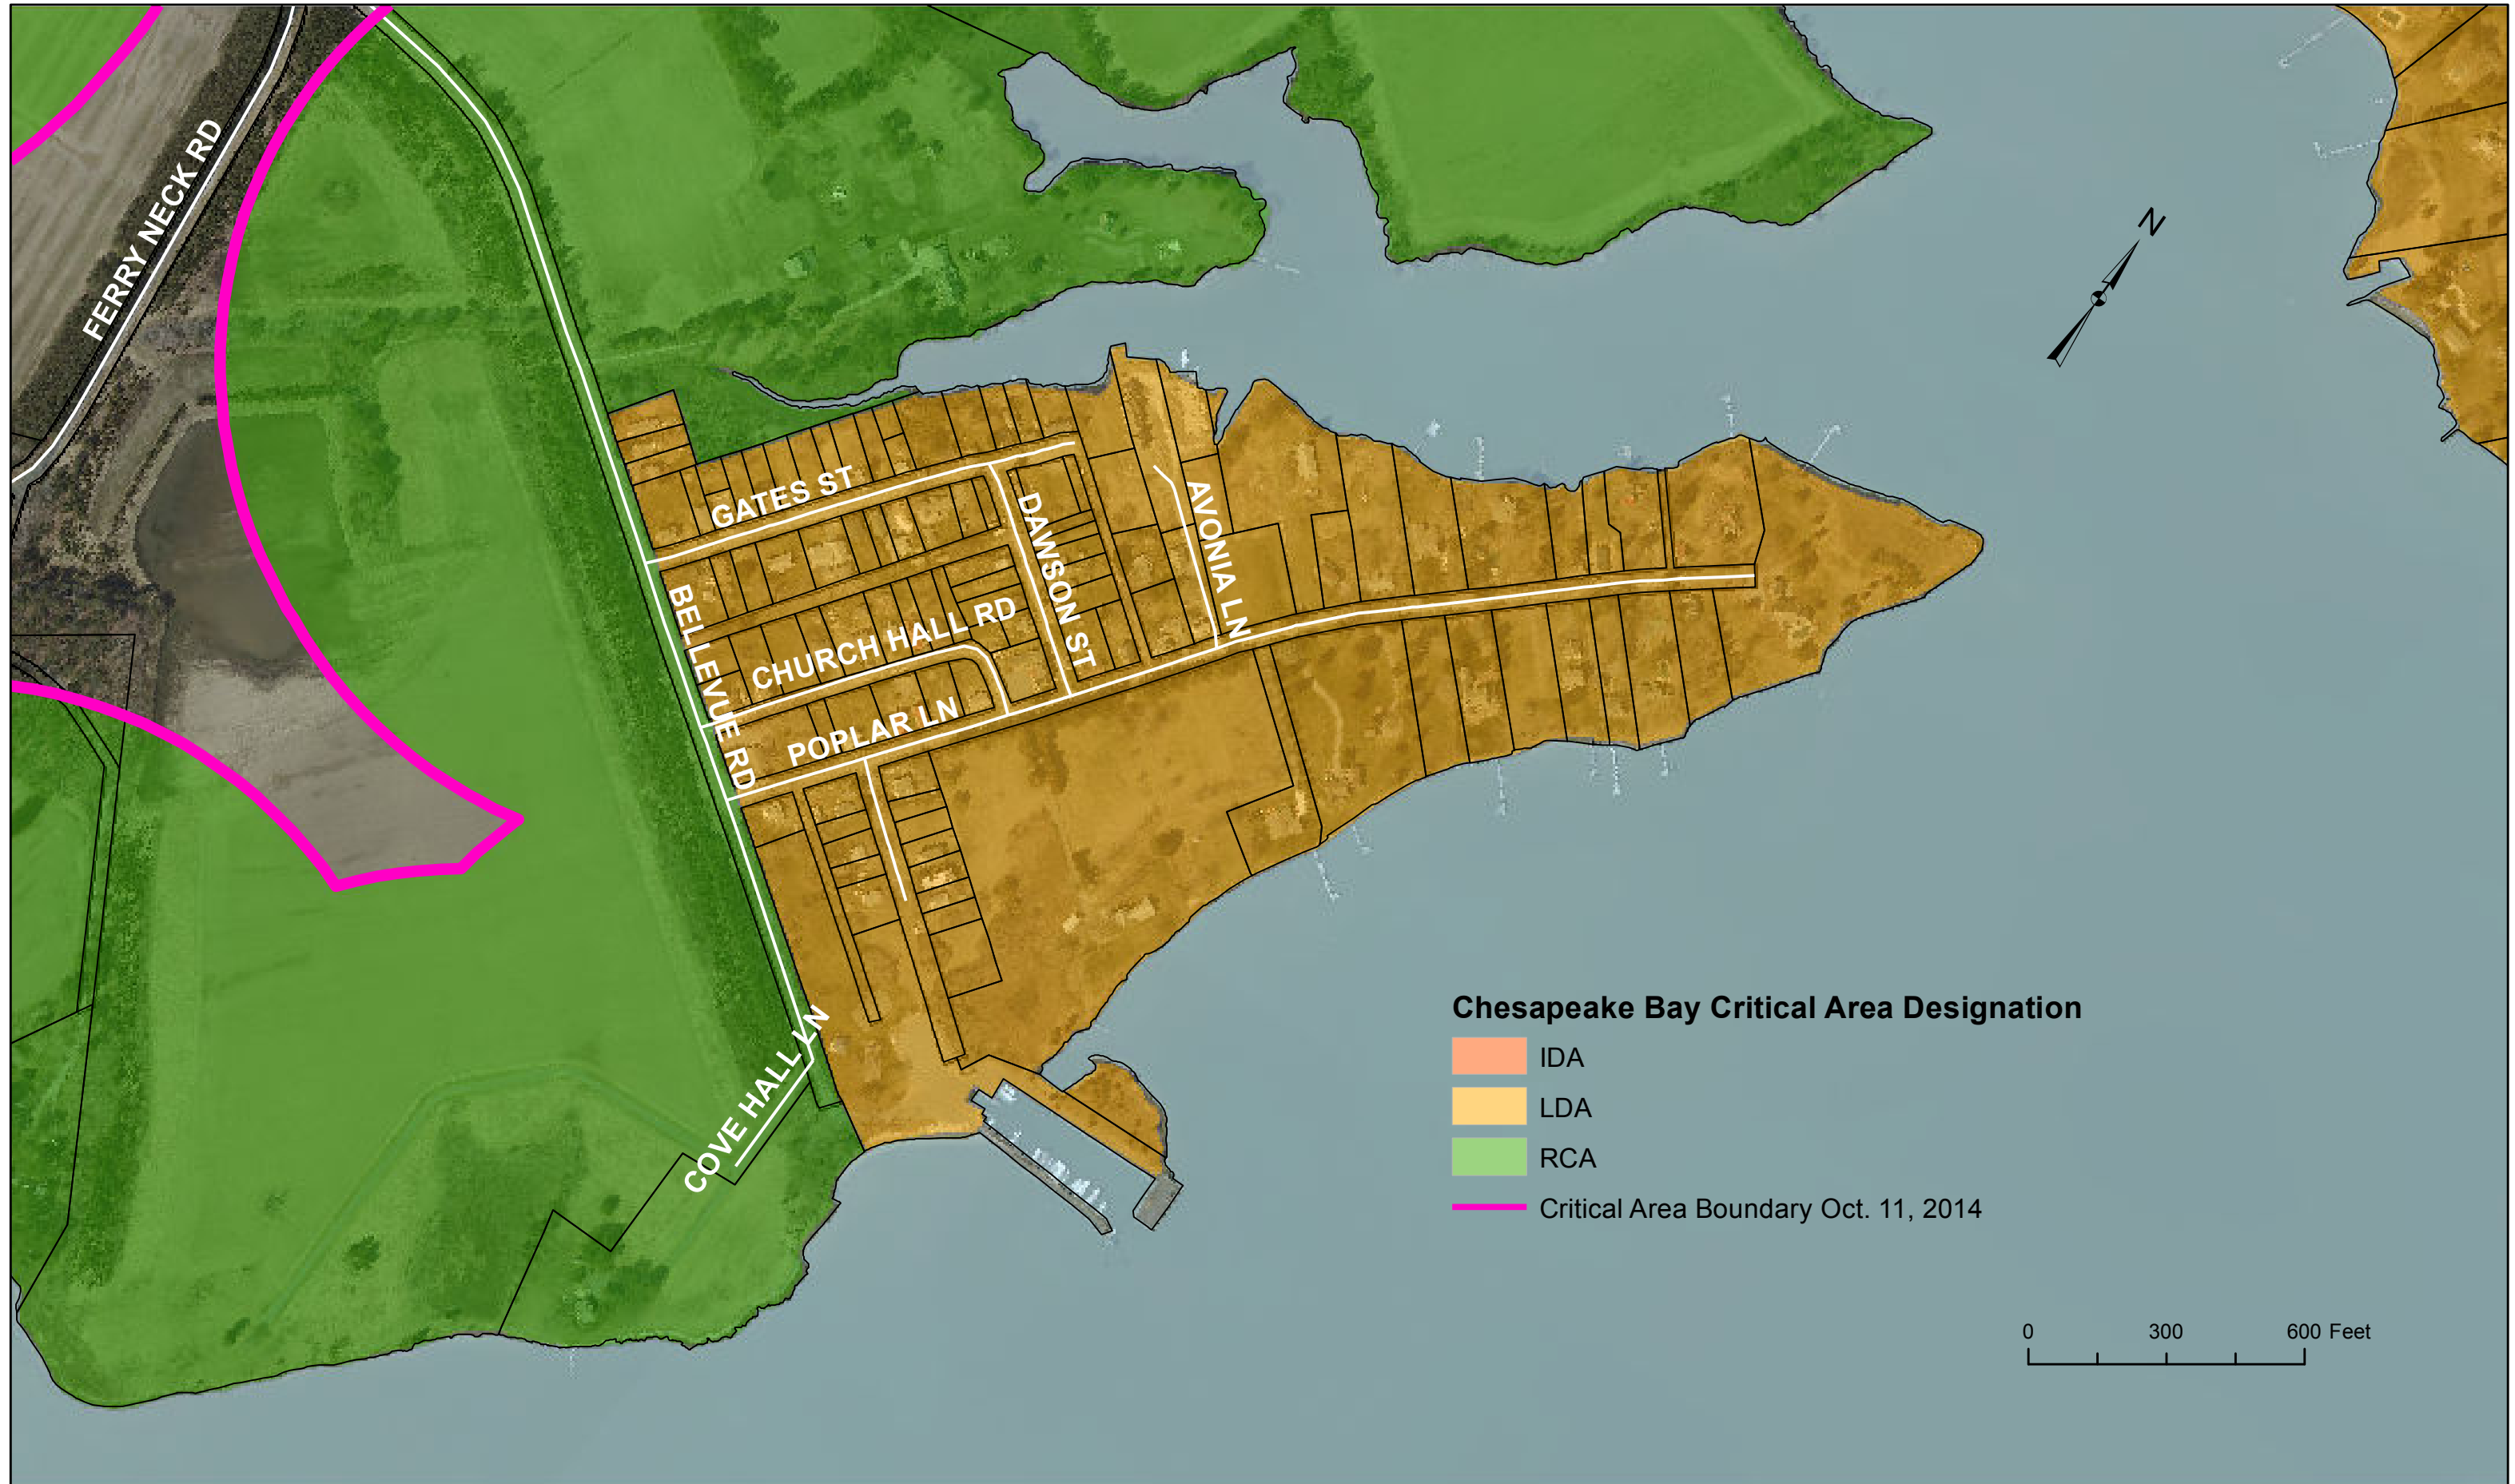

Rural Village of Bellevue  
Chesapeake Bay Critical Area: Effective Oct 11, 2014

**Chesapeake Bay Critical Area Designation**

- IDA
- LDA
- RCA
- Critical Area Boundary Oct. 11, 2014

0 300 600 Feet