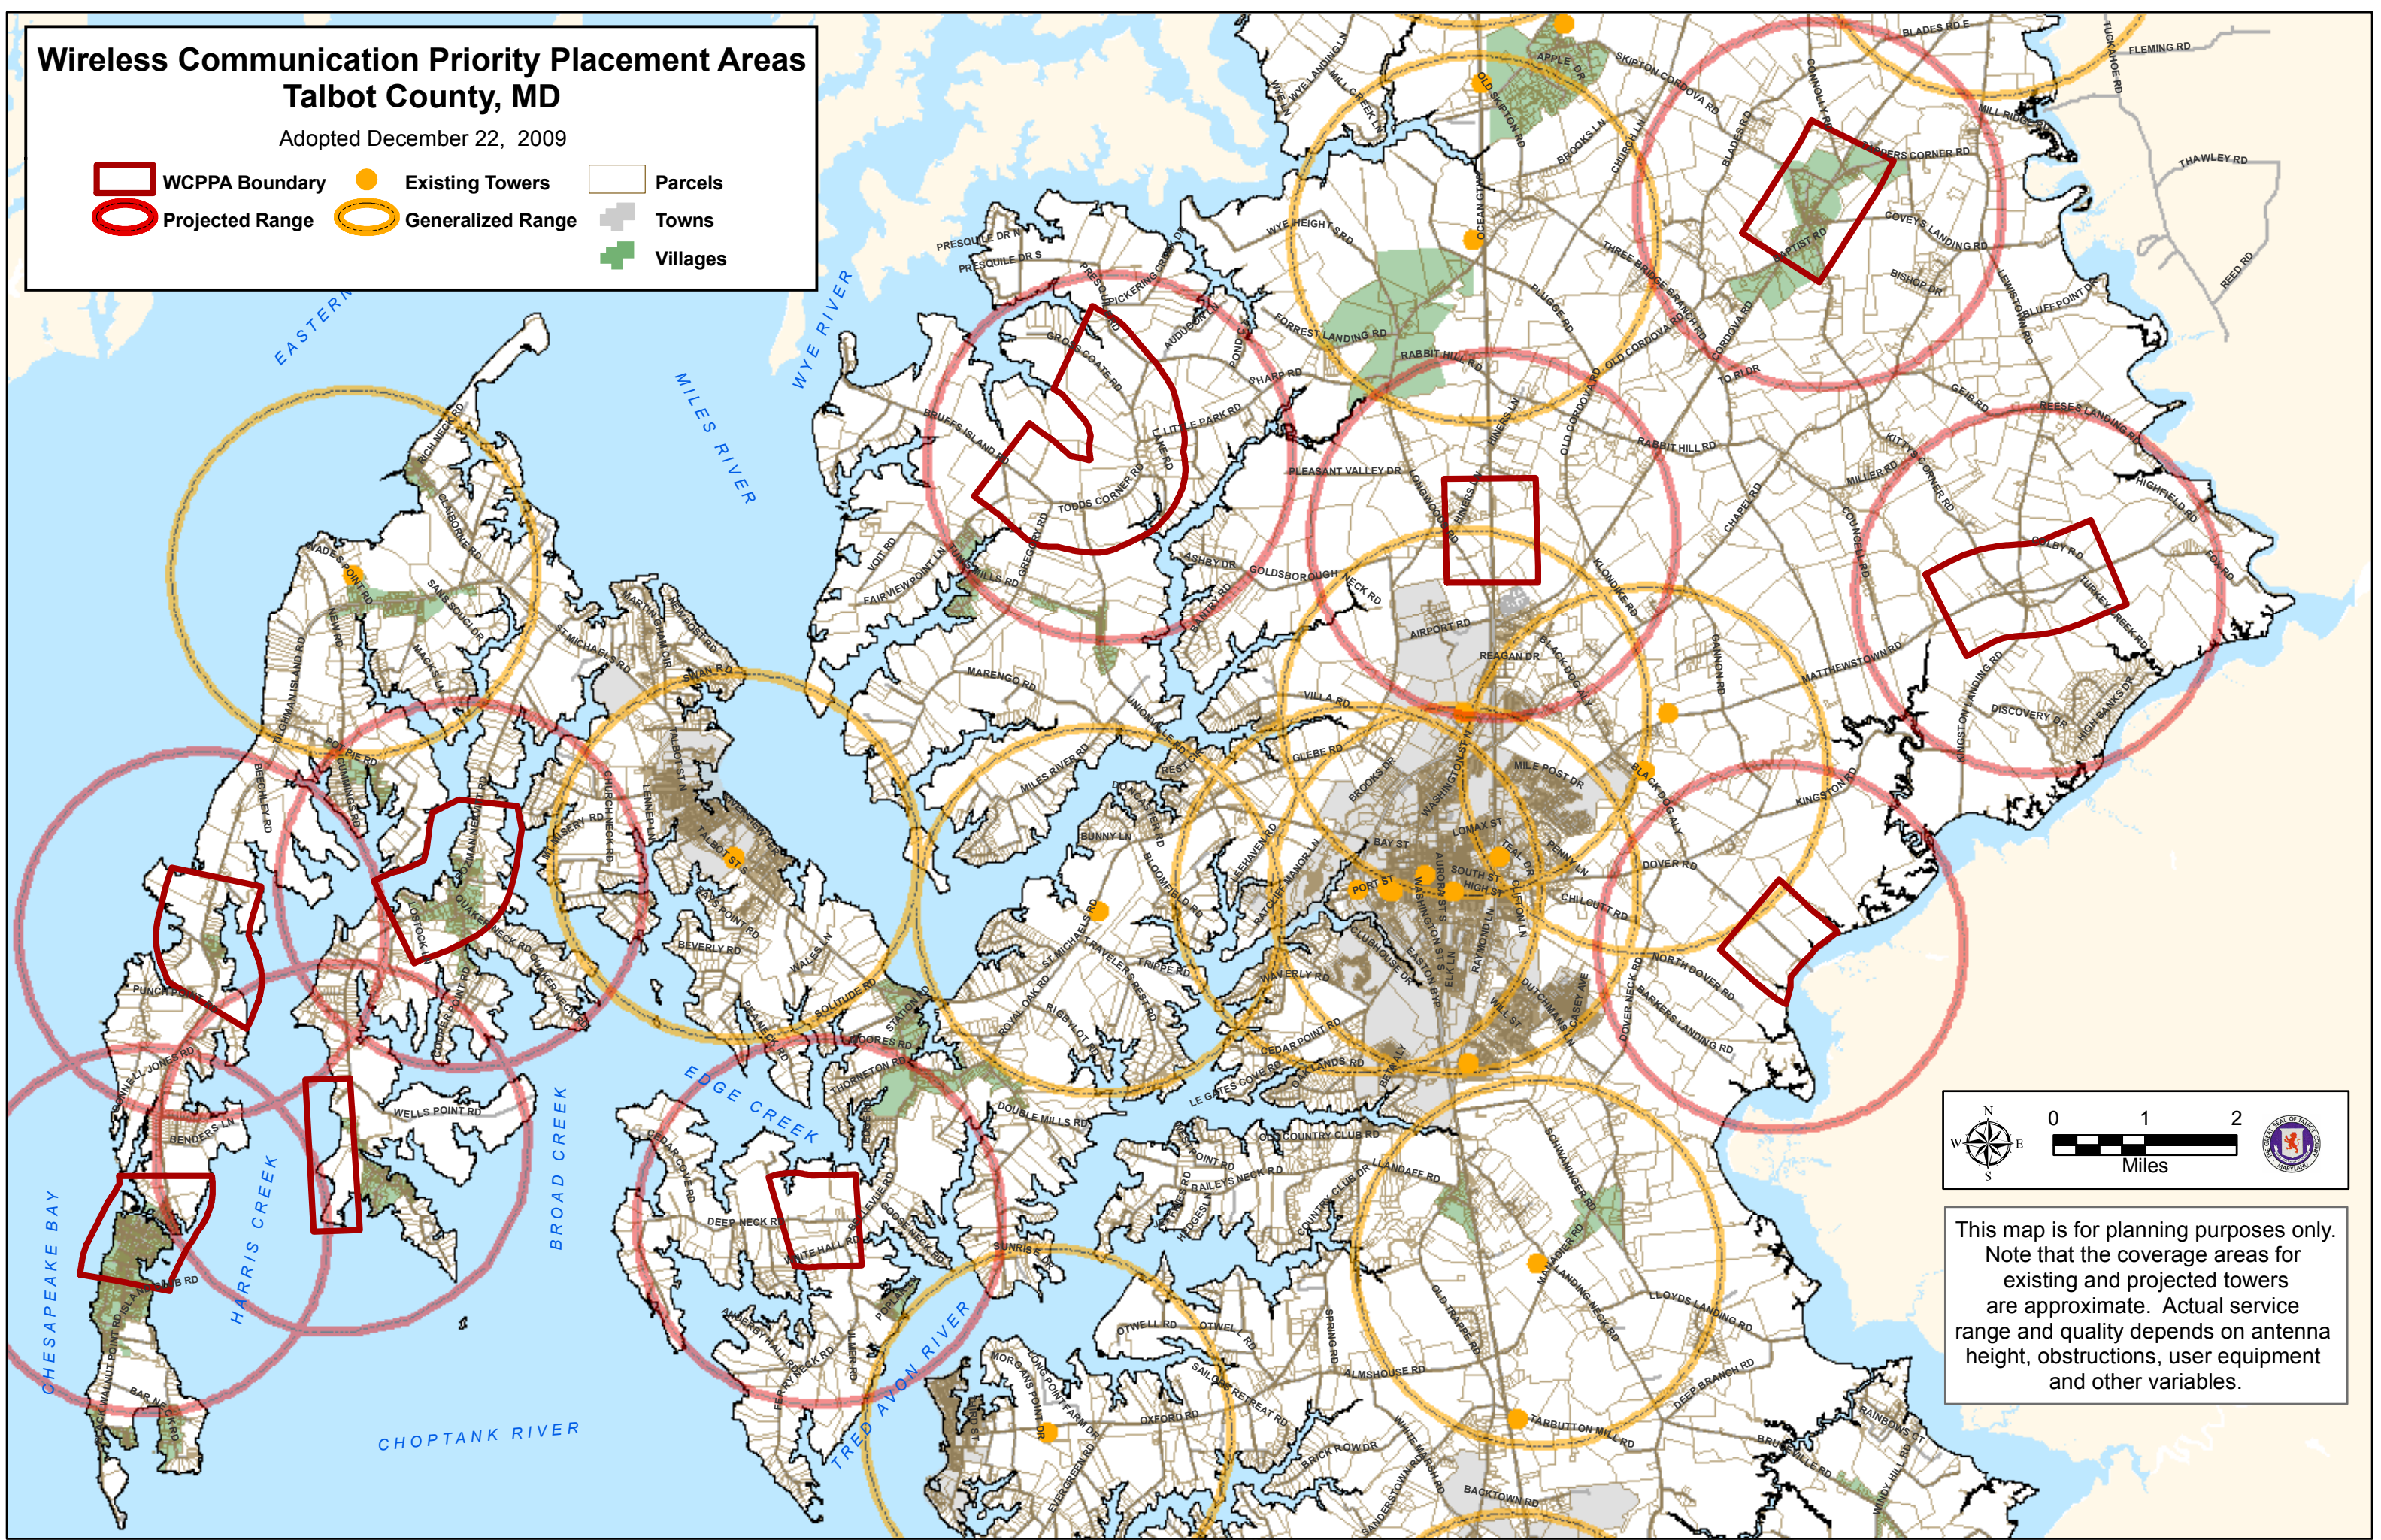

# Wireless Communication Priority Placement Areas Talbot County, MD

Adopted December 22, 2009

- WCPA Boundary
- Projected Range
- Generalized Range
- Existing Towers
- Parcels
- Towns
- Villages

Miles

This map is for planning purposes only. Note that the coverage areas for existing and projected towers are approximate. Actual service range and quality depends on antenna height, obstructions, user equipment and other variables.